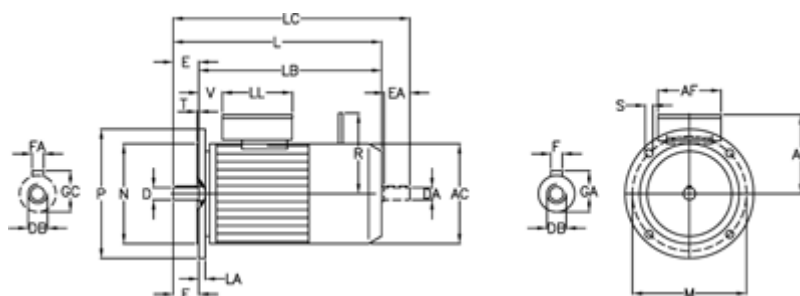

# Data Sheet

Article number: 2502541440675

Description: Bonfiglioli brake motor BE71A-4-FD3.5 0.25KW  
1400 rpm 3x230/400v 50HZ IE2 DC brake IP55 3.5 B5 stainless steel

## Measures

|          |           |          |        |
|----------|-----------|----------|--------|
| A/F = 98 | EA = 30   | LC = 342 | V = 25 |
| AC = 138 | F = 5     | LL = 133 |        |
| AD = 132 | FA = 5    | M = 130  |        |
| D = 14   | GA = 16.0 | N = 110  |        |
| DA = 14  | GC = 16.0 | P = 160  |        |
| DB = M5  | L = 310   | R = 103  |        |
| DB1 = M5 | LA = 10.0 | S = 9.5  |        |
| E = 30   | LB = 280  | T = 3.0  |        |